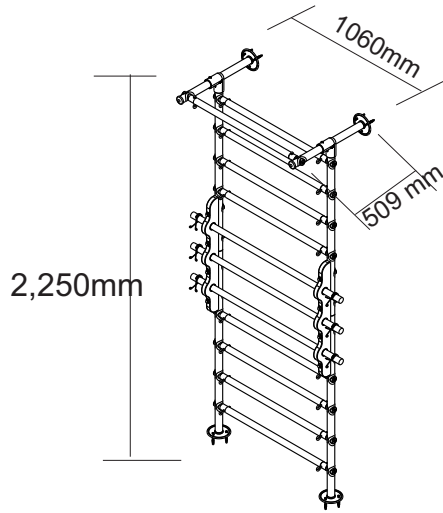

STALL BARS

INTERNATIONAL DISTRIBUTOR
3B Scientific GmbH, Hamburg
Rudorffweg 8
21031 Hamburg
www.3bscientific.com

Weight 20 Kg

30 min.

*The screwdriver do not accompany the product