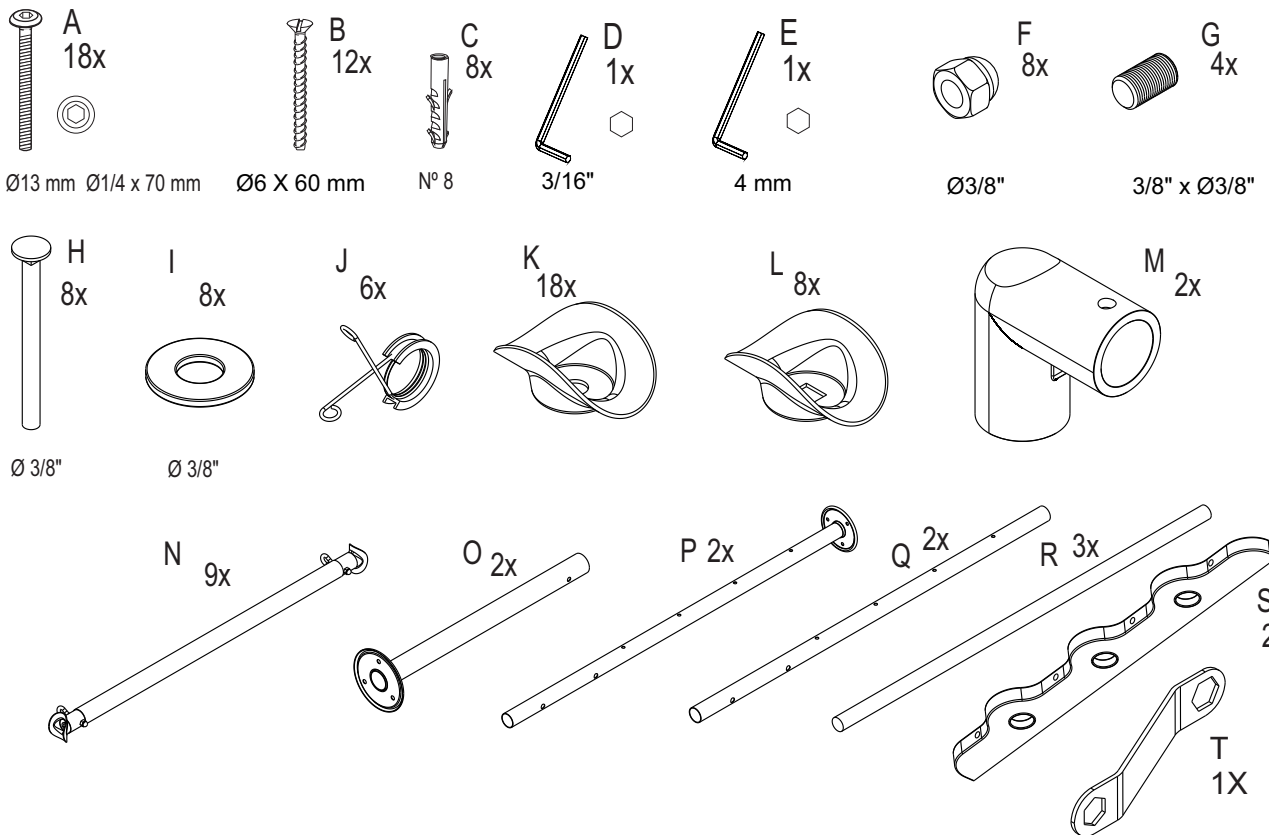

STALL BARS

INTERNATIONAL DISTRIBUTOR
3B Scientific GmbH, Hamburg
Rudorffweg 8
21031 Hamburg
www.3bscientific.com

Weight 20 Kg

30 min.

*The screwdriver do not accompany the product