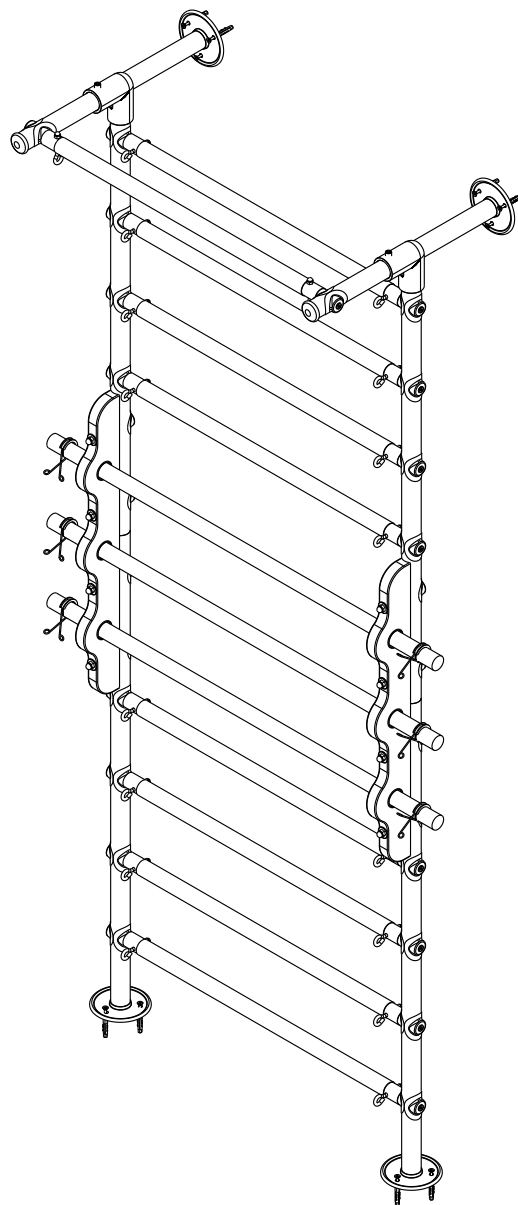

STALL BARS

INTERNATIONAL DISTRIBUTOR
3B Scientific GmbH, Hamburg
Rudorffweg 8
21031 Hamburg
www.3bscientific.com

Weight 20 Kg

30 min.

*The screwdriver do not accompany the product